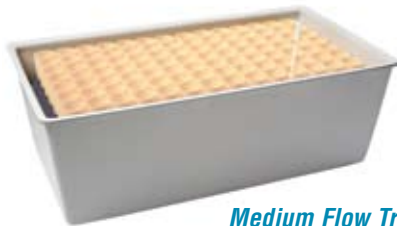

Flow Trays

Small Flow Tray

Medium Flow Tray

Large Flow Tray

Flow Trays provide sub-irrigation for plant material which are difficult to water overhead. Large Flow Trays are designed to contain four RL98, RL200, D50 trays or six D20 trays. Small Flow Trays hold one tray. Flow Trays are made of sunlight resistant, 5 mm thick white ABS plastic and are very durable.

Flow Trays

ID CODE	LENGTH		WIDTH		DEPTH		PRICE PER TRAY		
	in.	cm	in.	cm	in.	cm	1-3	4-10	11+
FLOWTSM	24.5	62.2	12.5	31.8	5	12.7	\$28.50	\$25.50	\$23.50
FLOWTMD	24.5	62.2	12.5	31.8	9	22.9	31.00	28.00	26.00
FLOWTLG	48.625	123.5	24.5	62.2	5	12.7	64.50	61.50	58.50