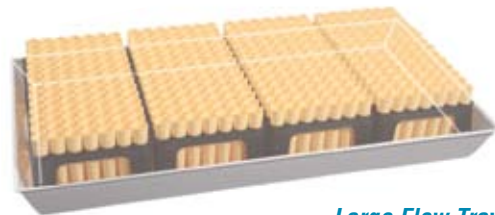

Flow Trays

Small Flow Tray

Medium Flow Tray

Large Flow Tray

Flow Trays provide sub-irrigation for plant material which are difficult to water overhead. Large Flow Trays are designed to contain four RL98, RL200, D50 trays or six D20 trays. Small Flow Trays hold one tray. Flow Trays are made of sunlight resistant, 5 mm thick white ABS plastic and are very durable.

Flow Trays

ID CODE	LENGTH		WIDTH		DEPTH		PRICE PER TRAY		
	in.	cm	in.	cm	in.	cm	1-3	4-10	11+
FLOWTSM	24.5	62.2	12.5	31.8	5	12.7	\$28.50	\$25.50	\$23.50
FLOWTMD	24.5	62.2	12.5	31.8	9	22.9	31.00	28.00	26.00
FLOWTLG	48.625	123.5	24.5	62.2	5	12.7	64.50	61.50	58.50